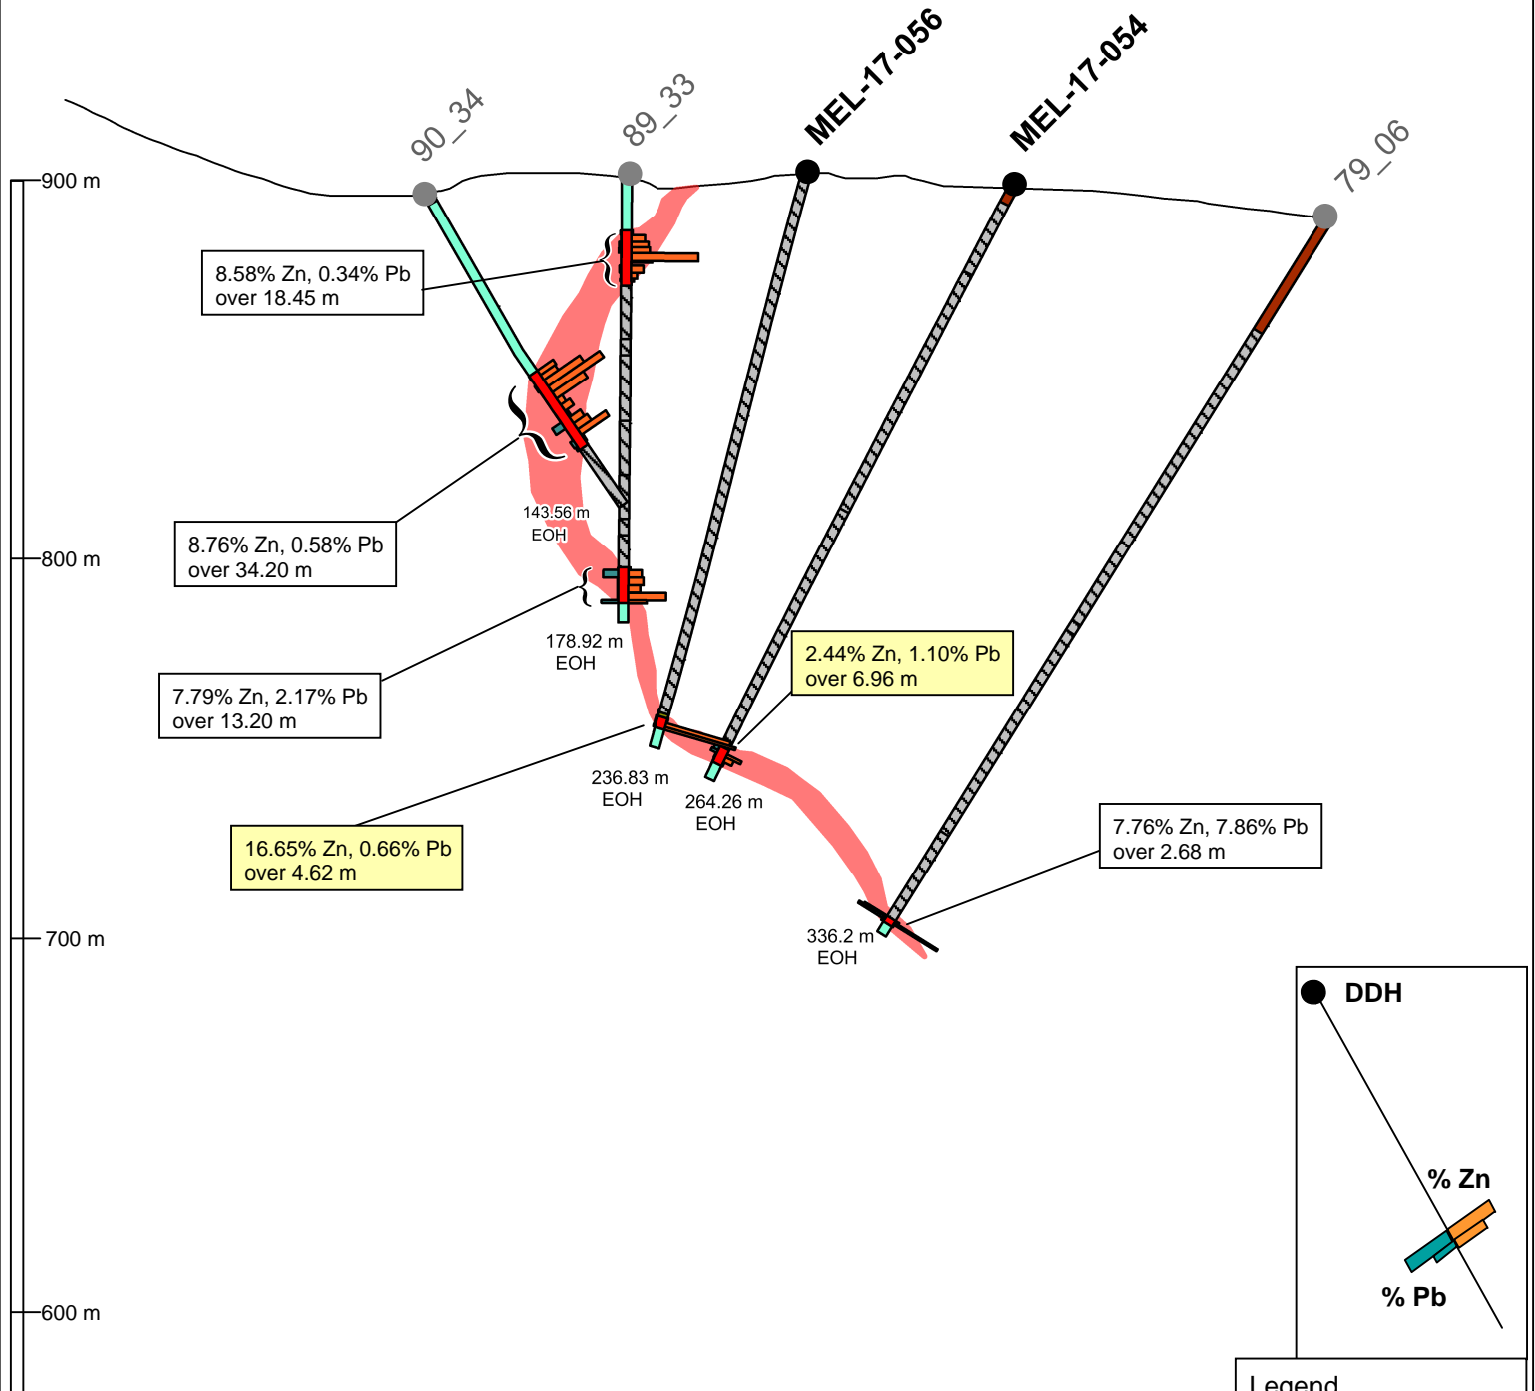

# Looking North

Legend	
	Casing
	Overburden
	Crypto-grained Limestone
	Wavy Bedded Limestone
	Mudstone
	Mineralization
	Mineralized Trace

**BENZ MINING CORP.**  
**MEL PROPERTY**  
**Section 6691438 mN**  
**MEL MAIN ZONE**

0 150  
metres  
Scale 1:3,000

UTM ZONE 9, NAD 83      NOV 2017